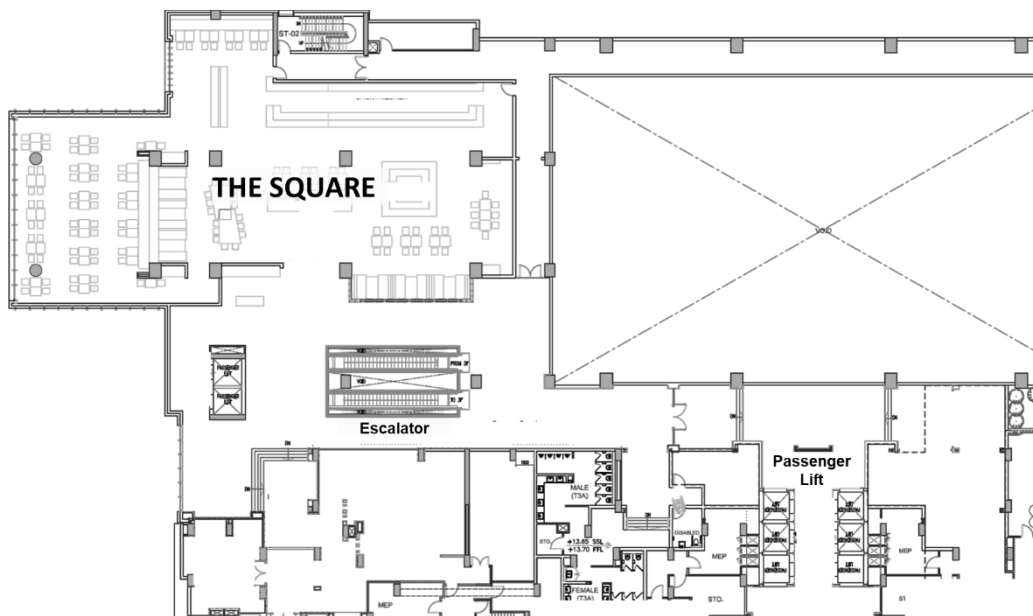

■ Novotel Yangon MAX, Floor Map

<4th Floor>

<5th Floor>

- Welcome Reception (12 Nov.)
>> at LE CELLIER, Novotel Yangon MAX (14th Floor)
- Lunch
>> at THE SQUARE, Novotel Yangon MAX (5th Floor)
- ProMAC Gala Dinner (15 Nov.)
>> at Karaweik Palace (by Pick-up Bus, Departure Time 16:00)