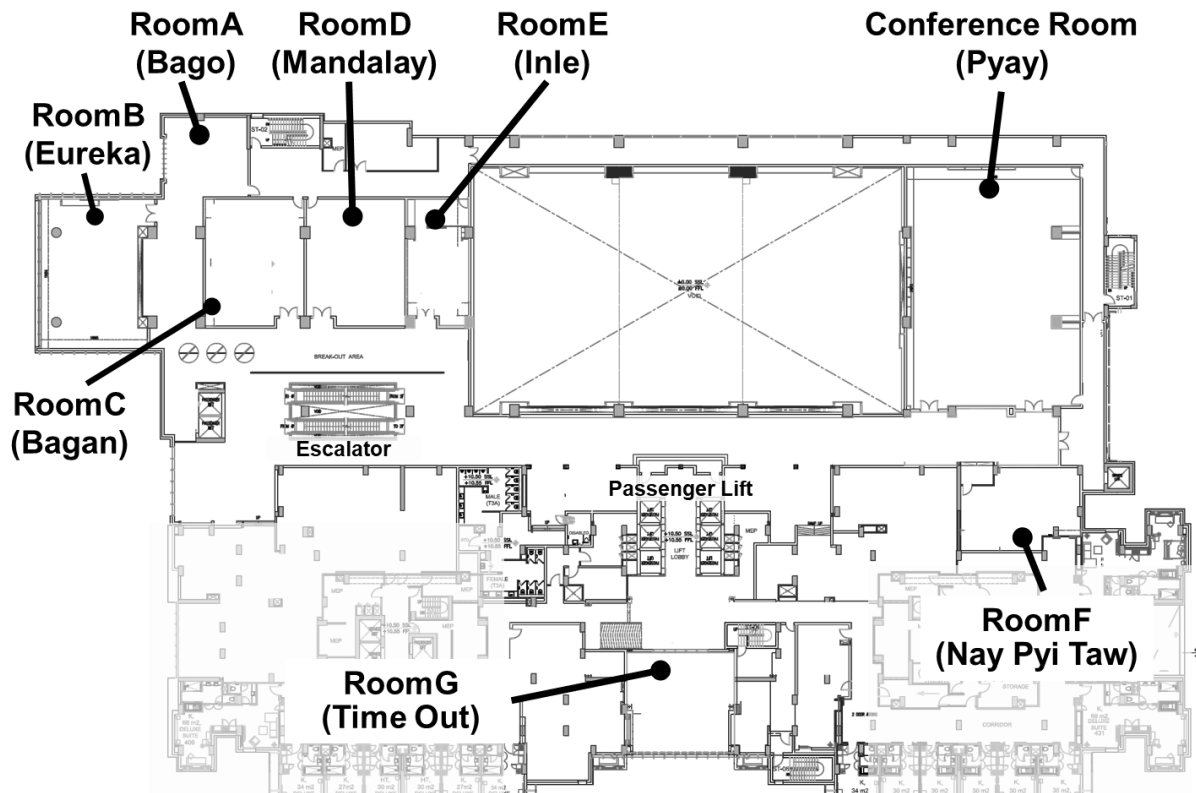

■ Novotel Yangon MAX, Floor Map

<4th Floor>

<5th Floor>

- Welcome Reception (12 Nov.)
>> at LE CELLIER, Novotel Yangon MAX (14th Floor)
- Lunch
>> at THE SQUARE, Novotel Yangon MAX (5th Floor)
- ProMAC Gala Dinner (15 Nov.)
>> at Karaweik Palace (by Pick-up Bus, Departure Time 16:00)