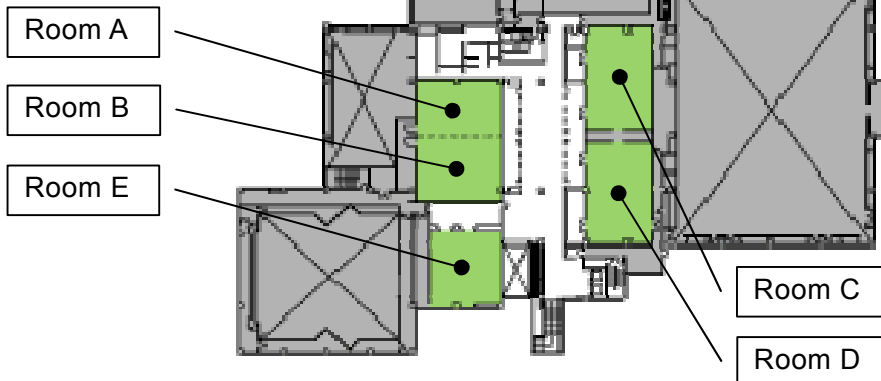

Conference Venue

Makuhari Messe International Conference Hall 1F / 2F / 3F (Oct.12-15am)

3F

2F

1F

- >> Keynote 7-8, Farewell & Closing Ceremony (Oct.15pm)
⇒⇒Tokyo DisneySea Hotel MiraCosta (Paradiso II III)
- >> ProMAC Gala Dinner (Oct.15pm)
⇒⇒Disney Ambassador Hotel (Fantasia I II III)