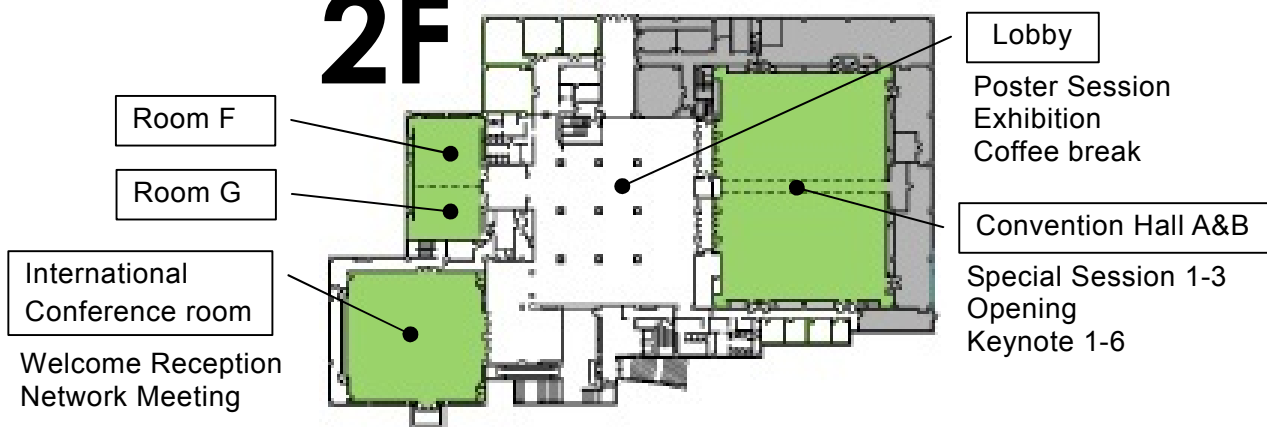

Conference Venue

Makuhari Messe International Conference Hall 1F / 2F / 3F (Oct.12-15am)

3F

2F

1F

- >> Keynote 7-8, Farewell & Closing Ceremony (Oct.15pm)
⇒⇒Tokyo DisneySea Hotel MiraCosta (Paradiso II III)
- >> ProMAC Gala Dinner (Oct.15pm)
⇒⇒Disney Ambassador Hotel (Fantasia I II III)